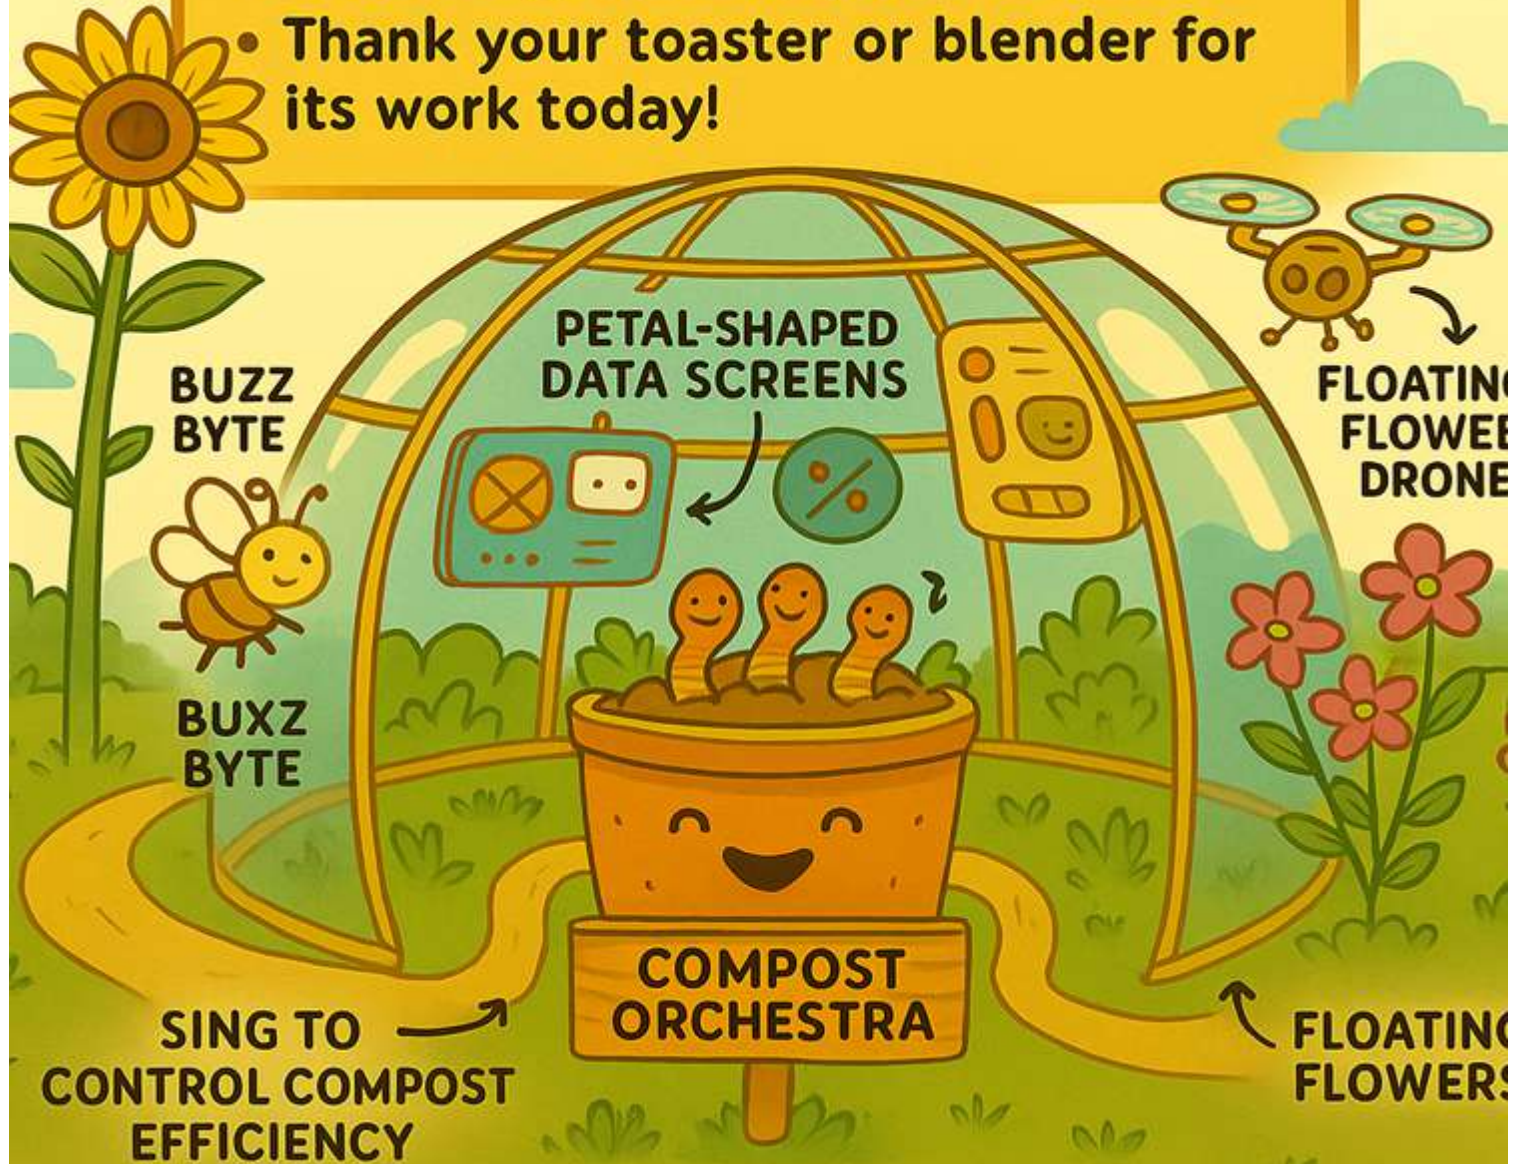

# ECO HERO CHECKLIST

- Turn off lights when you leave the room
- Use a reusable water bottle
- Water a garden or plant a seed
- Thank your toaster or blender for its work today!